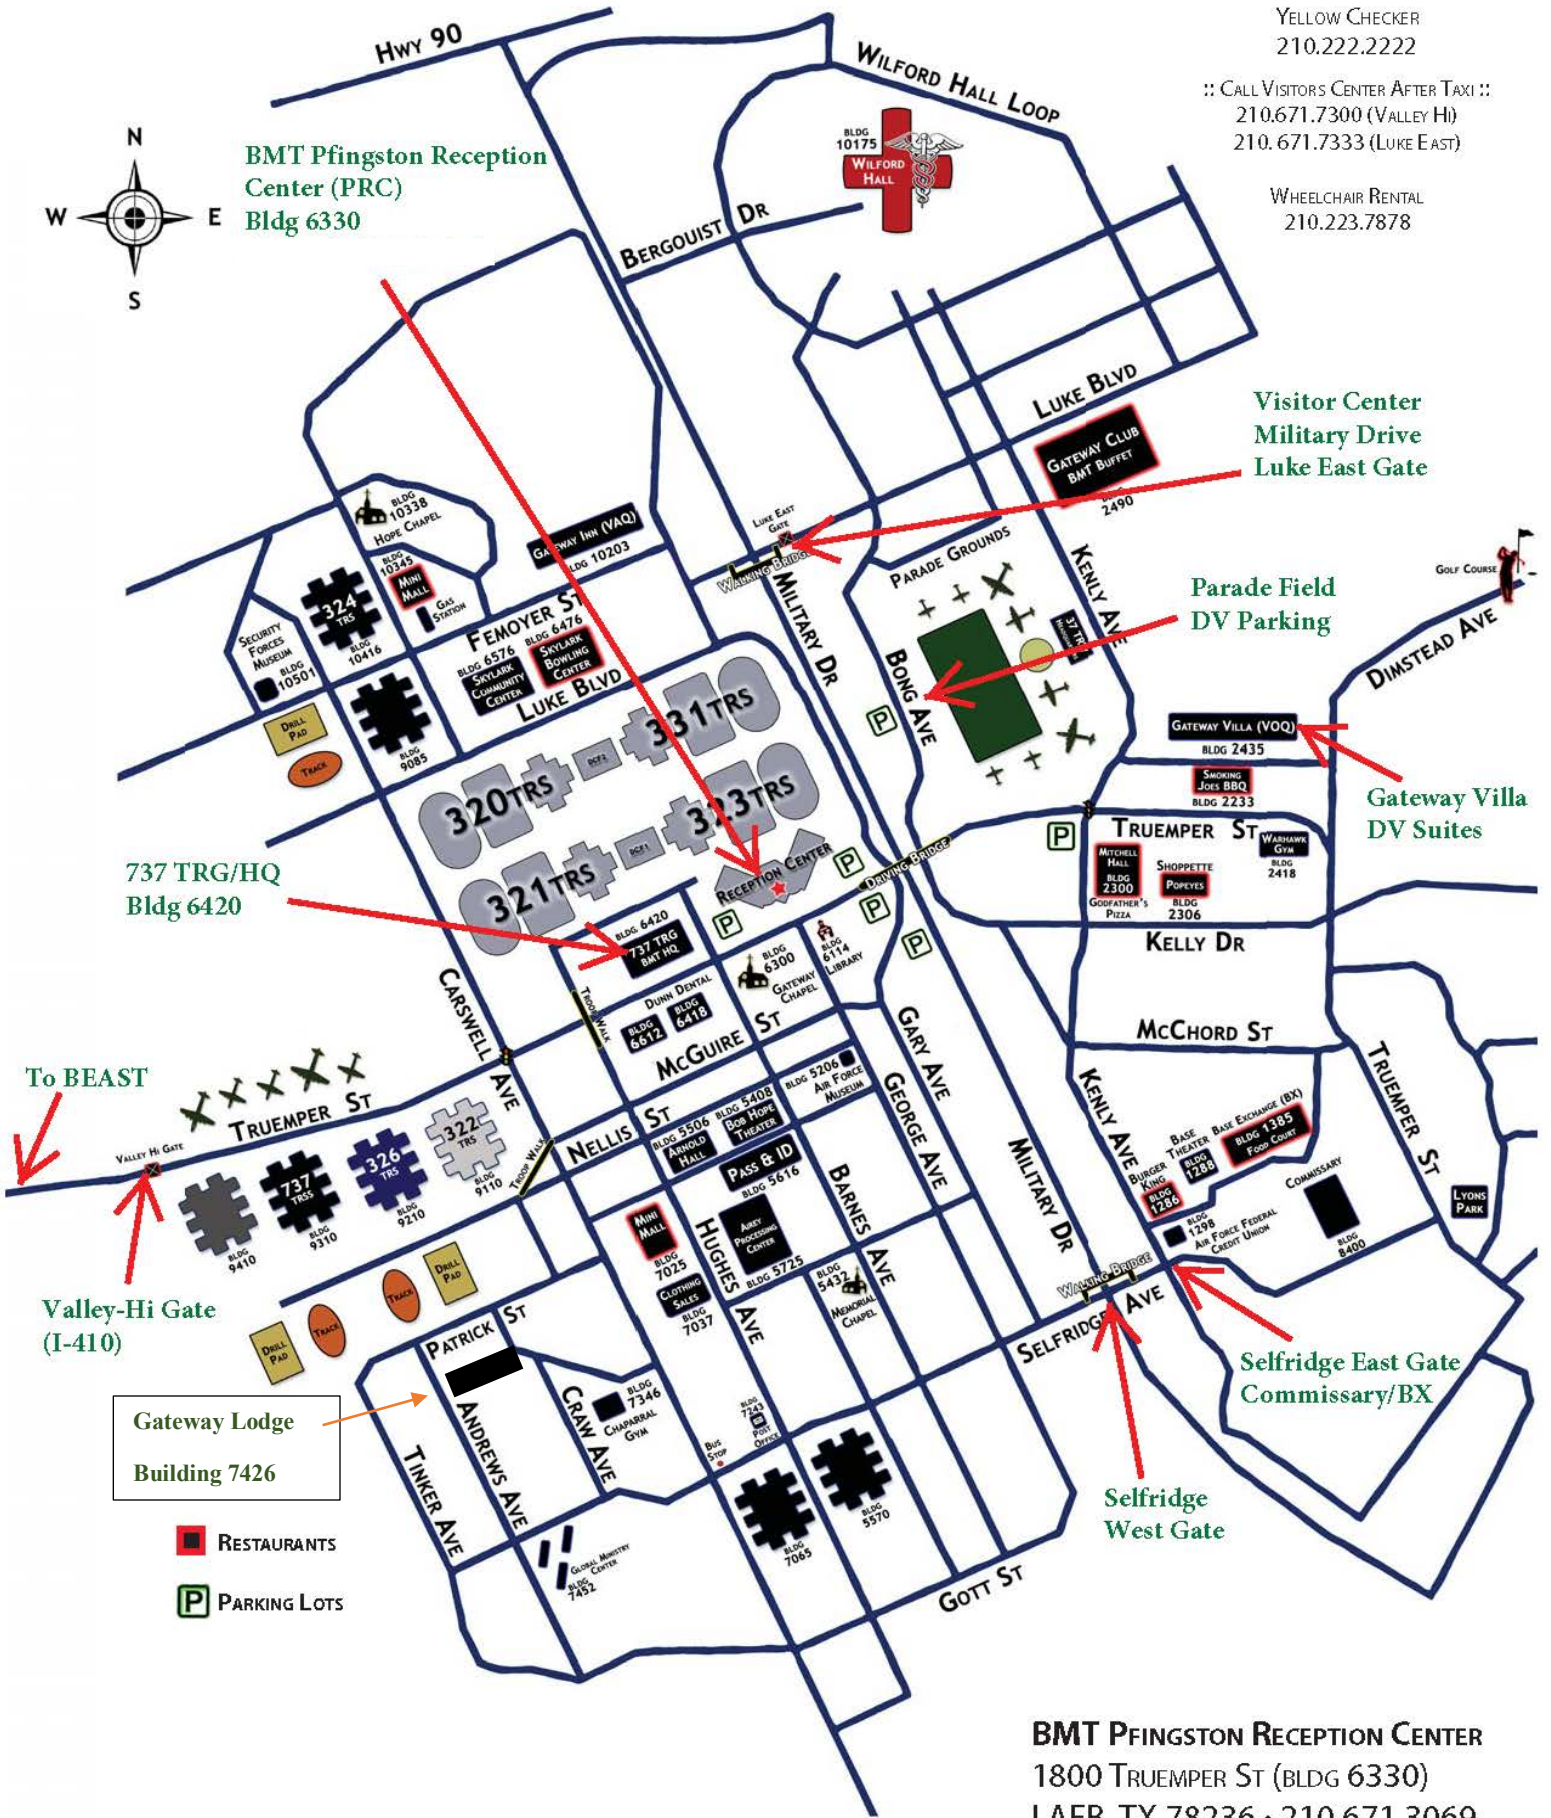

TAXI SERVICES

YELLOW CHECKER
210.222.2222

:: CALL VISITORS CENTER AFTER TAXI ::
210.671.7300 (VALLEY HI)
210.671.7333 (LUKE EAST)

WHEELCHAIR RENTAL
210.223.7878

BMT Pfingston Reception Center (PRC)
Bldg 6330

Visitor Center
Military Drive
Luke East Gate

Parade Field
DV Parking

Gateway Villa
DV Suites

737 TRG/HQ
Bldg 6420

To BEAST

Valley-Hi Gate
(I-410)

Gateway Lodge
Building 7426

- RESTAURANTS
- P PARKING LOTS

BMT PFINGSTON RECEPTION CENTER
1800 TRUEMPER ST (BLDG 6330)
LAFB, TX 78236 • 210.671.3069